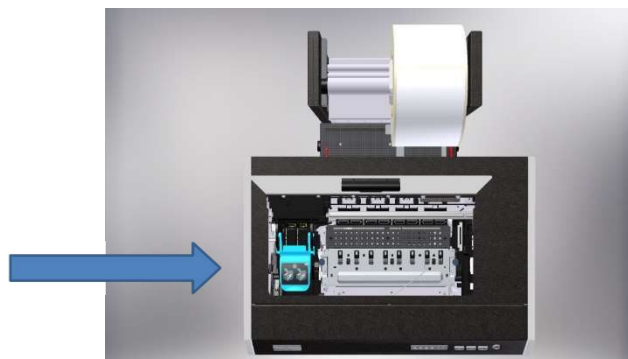

## 4. Installing printhead

---

Open the cover

Press and hold resume button ...

Until the carriage moves to the left, wait for the carriage stop moving.

Lift the printhead latch ...

Insert the two printheads into its color-coded slot. „KY for black-yellow and MC for magenta-cyan“