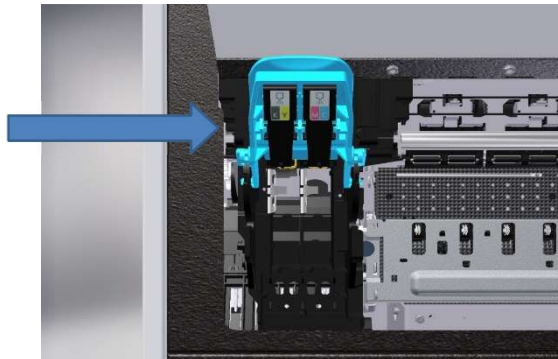

## 3. Installing power supply

---

Find the power cable connector and the rating plate on the rear side of the printer in the left area. Please insert the blue power supply connector into the upper port. When the power supply is connected to the electrical grid, please turn the printer on.

## 4. Installing printhead

---

Open the cover

Press and hold resume button ...

Until the carriage moves to the left, wait for the carriage stop moving.

Lift the printhead latch ...

Insert the two printheads into its color-coded slot. „KY for black-yellow and MC for magenta-cyan“