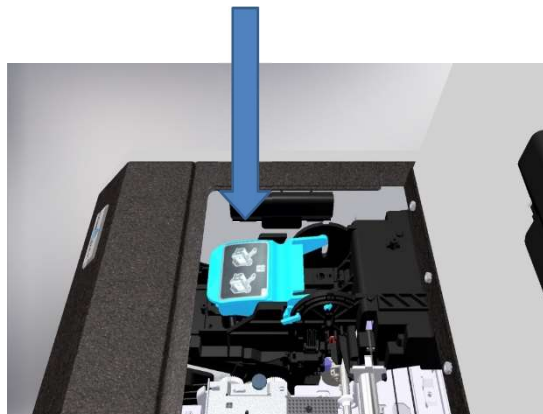

Fold the printhead latch down and close the cover.