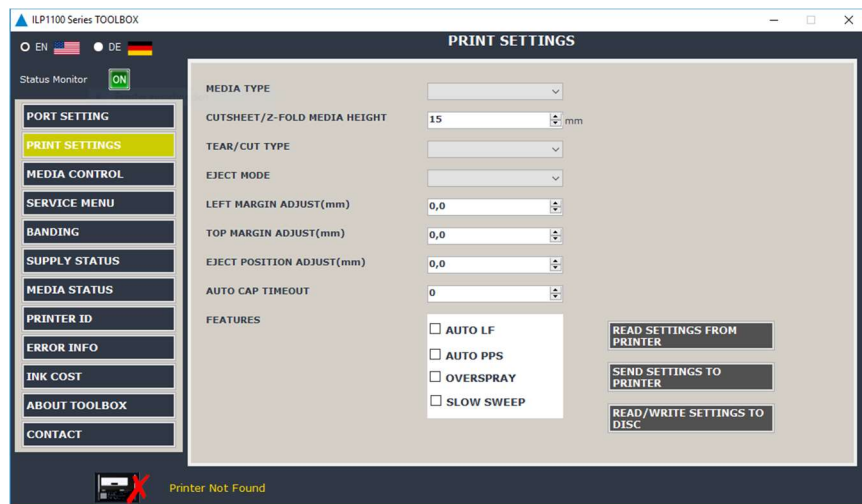

## 7. Toolbox function

---

KOMDRUCK ILP toolbox provides maintenance information about the device, consumables.

The KOMDRUCK ILP Toolbox contains several functions for changing the printer settings, it provides maintenance information about the device and information about the consumables status.

Possible tabs about the toolbox:

1. Port setting
2. Print settings
3. Media control
4. Service menü
5. Randing
6. Supply status
7. Media status
8. Printer ID
9. Error info
10. Ink cost
11. About Toolbox
12. Contact